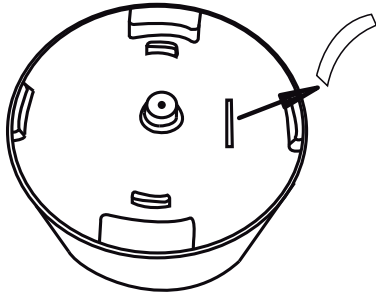

FIRST USE

STEP 1

X1 LED

STEP 2

36h

2/3AA

BATTERY INCLUDED

BATTERY NON REPLACEABLE