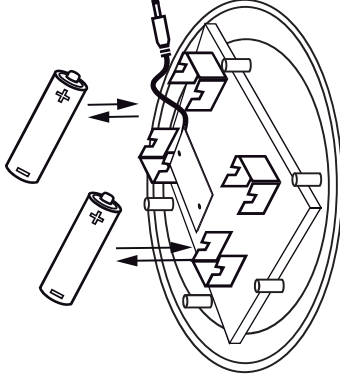

Art no. 477-69

FIRST USE

STEP 1.

STEP 2.

START 36 h
(ON )

REPLACE BATTERY

1.5 YEAR

2 x AA Ni-MH
1.2V 600 mAh
Rechargeable battery