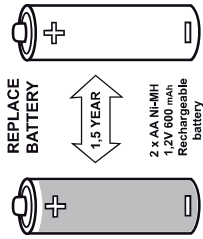

Art no. 477-69

FIRST USE

STEP 1.

STEP 2.

START 36 h
(ON )

REPLACE BATTERY

1.5 YEAR

2 x AA Ni-MH
1.2V 600 mAh
Rechargeable battery