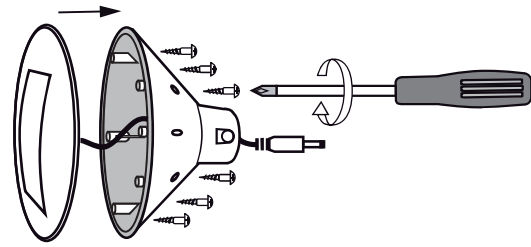

Art no. 477-69

FIRST USE

STEP 1.

STEP 2.

START 36 h
(ON )

REPLACE BATTERY

1.5 YEAR

2 x AA Ni-MH
1.2V 600 mAh
Rechargeable battery