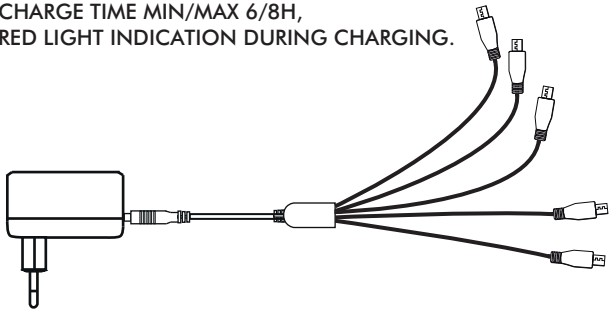

IM FOR 064-27/28/29

CHARGER FOR STAR TRADING DINER CANDLE

064-27, 064-28, 064-29

CHARGE TIME MIN/MAX 6/8H,

RED LIGHT INDICATION DURING CHARGING.

**STAR**<sup>®</sup>  
TRADING

STAR STREET 1  
512 50 SVENLJUNGA  
SWEDEN